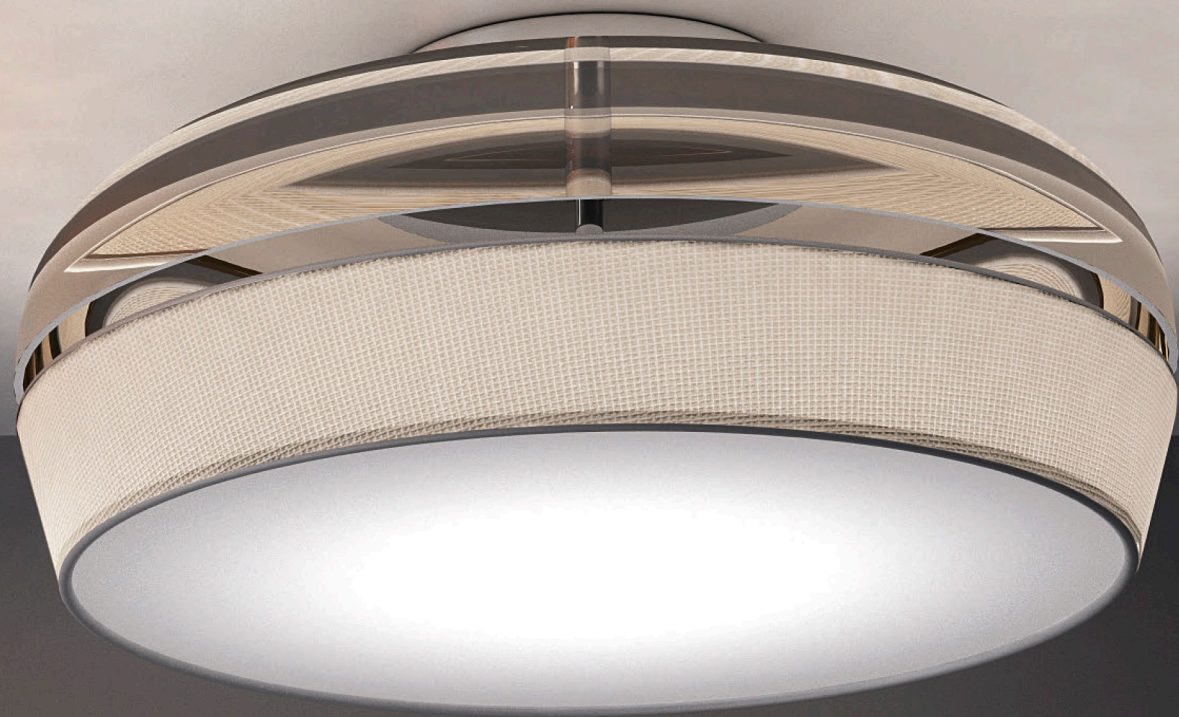

Magical slim glass dome.

Dome is a sleek contemporary suspension lamp composed of a glass dome, and a slim lampshade. The way the glass dome hovers on top of the lampshade is somehow magical. This lamp features integrated LED technology, and thanks to a bottom plastic diffuser guarantees uniform and elegant light distribution. Diameter 38cm or 50cm. Height 18cm or 22cm.

DOME

Design by Chiramonte Marin

DOME S38
Included led 2700K CRI 90
1 x 25W 2500 lm

DOME S50
Included led 2700K CRI 90
1 x 35W 3500 lm

DOME

Design by Chiaramonte Marin

Ø 50
19 1/2"

DOME P50
Included led 2700K CRI 90
1 x 36W 3500 lm

Ø 38
15"

DOME P38
Included led 2700K CRI 90
1 x 25W 2500 lm

26 13
10 1/4" 5 1/8"

DOME A26
Included led 2700K CRI 90
1 x 12W 1200 lm