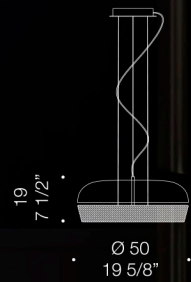

Magical slim glass dome.

Dome is a sleek contemporary suspension lamp composed of a glass dome, and a slim lampshade. The way the glass dome hovers on top of the lampshade is somehow magical. This lamp features integrated LED technology, and thanks to a bottom plastic diffuser guarantees uniform and elegant light distribution. Diameter 38cm or 50cm. Height 18cm or 22cm.

DOME

Design by Chiramonte Marin

DOME S38
Included led 2700K CRI 90
1 x 25W 2500 lm

DOME S50
Included led 2700K CRI 90
1 x 35W 3500 lm

DOME

Design by Chiaramonte Marin

Ø 50
19 1/2"

DOME P50
Included led 2700K CRI 90
1 x 36W 3500 lm