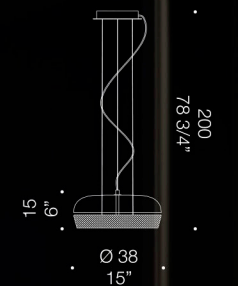

Magical slim glass dome.

Dome is a sleek contemporary suspension lamp composed of a glass dome, and a slim lampshade. The way the glass dome hovers on top of the lampshade is somehow magical. This lamp features integrated LED technology, and thanks to a bottom plastic diffuser guarantees uniform and elegant light distribution. Diameter 38cm or 50cm. Height 18cm or 22cm.

DOME

Design by Chiramonte Marin

DOME S38
Included led 2700K CRI 90
1 x 25W 2500 lm

DOME S50
Included led 2700K CRI 90
1 x 35W 3500 lm

DOME

Design by Chiaramonte Marin

Ø 50
19 1/2"

DOME P50
Included led 2700K CRI 90
1 x 36W 3500 lm

Ø 38
15"

DOME P38
Included led 2700K CRI 90
1 x 25W 2500 lm

26 13
10 1/4" 5 1/8"

DOME A26
Included led 2700K CRI 90
1 x 12W 1200 lm